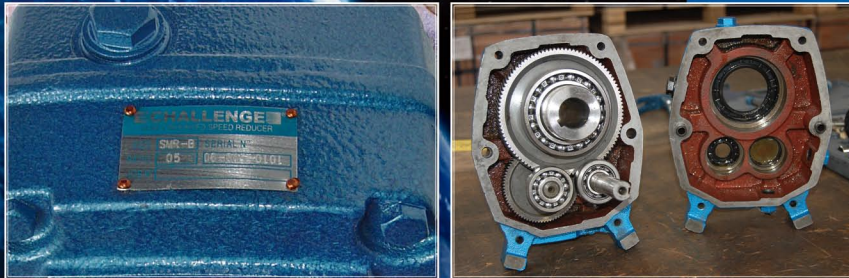

# Shaft Mounted Speed Reducers

Size SMSR - B, C, D, E, F, G, H, J, S, K, L

Size TXT - 215, 225, 315, 325, 415, 425, 515,  
525, 615, 625, 715, 725, 815, 825,  
915, 926